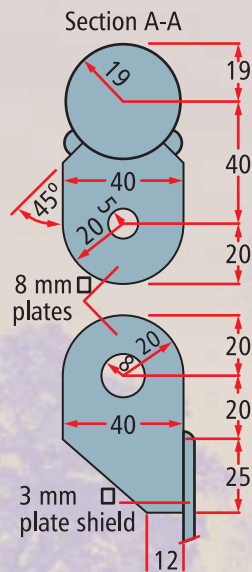

The Queen's Platinum Jubilee Beacon Brazier