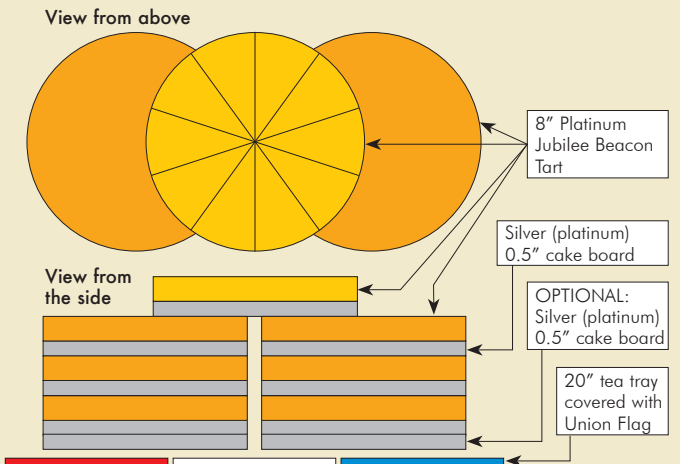

The above produces a 6" high stack of tarts. If further elevation is needed an additional cake board could be placed under each stack of 3 tarts.

Once the top tart has been ceremonially cut, remove it from the stack and set to one side to cut into ten slices. This will avoid crushing the tarts underneath. Carry out the same process for each subsequent tart, remembering to remove each one from the stack before cutting into ten. The slices can then be handed round to guests from their individual boards accompanied by napkins if desired.