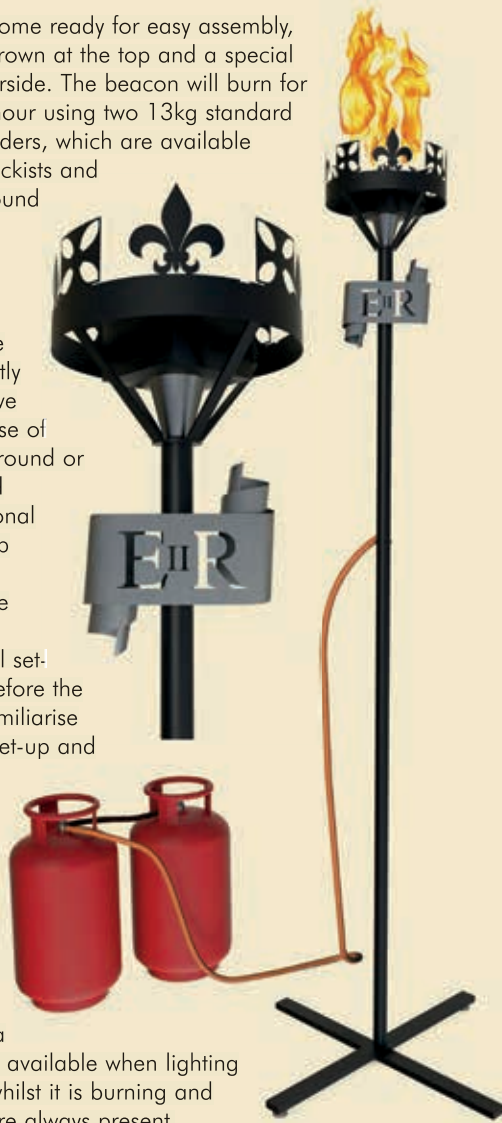

Platinum Jubilee Gas-Fuelled Beacon

21CC Group Ltd

The beacon will come ready for easy assembly, designed with a crown at the top and a special date plaque underside. The beacon will burn for approximately 1 hour using two 13kg standard propane gas cylinders, which are available from most gas stockists and petrol stations around the UK. The gas assembly is easily connected to the burner by a quick release fitting. The beacon is inherently stable; however, we recommend the use of anchors on soft ground or sandbags on hard ground for additional stability. Full set-up instructions are included within the pack and we recommend a trial set-up and lighting before the actual event to familiarise yourself with the set-up and operation. We have included two long-reach lighting sticks so that you can practice lighting the beacon in advance. We would also recommend that a fire extinguisher is available when lighting the beacon and whilst it is burning and that two people are always present.