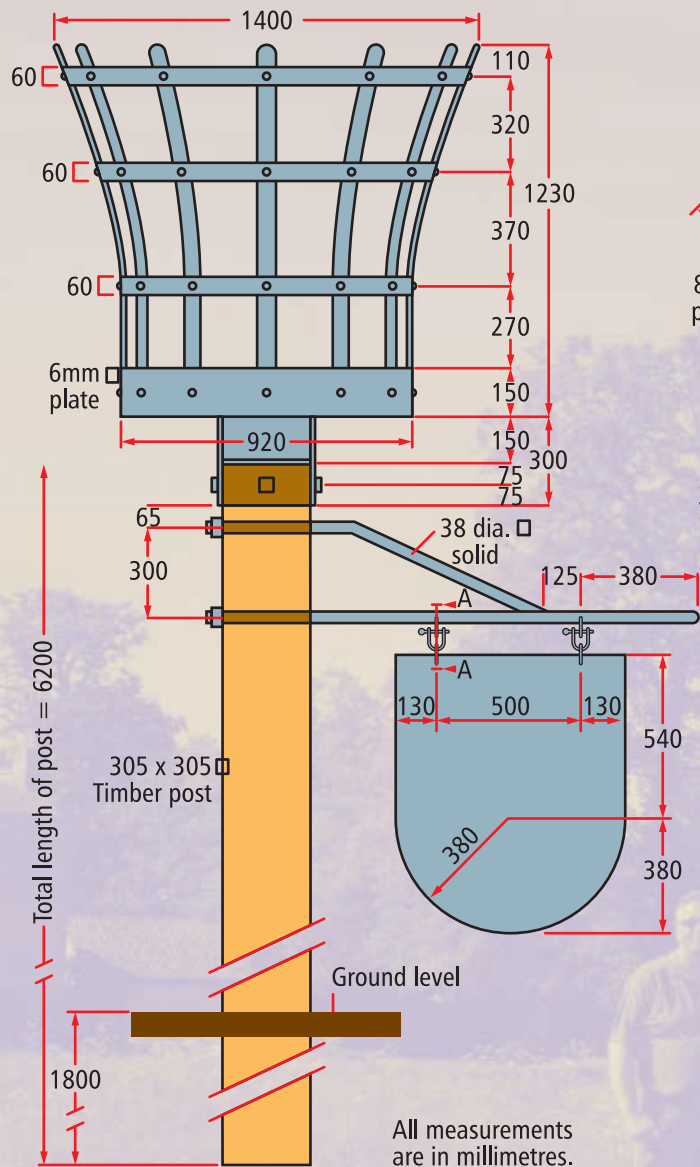

The Queen's Platinum Jubilee Beacon Brazier